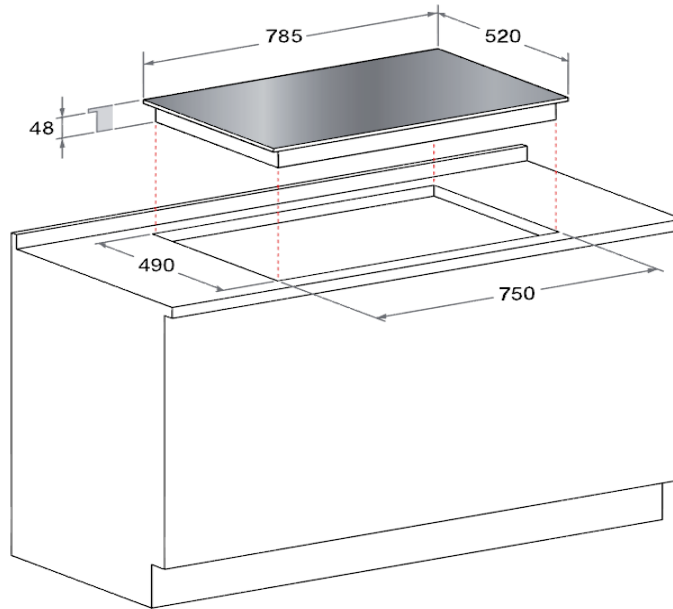

NRO 841 0 X

80cm Ceramic Cooktop

80cm Touch Control Ceramic Cooktop

Features and Benefits:

4 Ribbon Elements	Ribbon elements create a more even heat than other types.
Oval Element	The Oval element makes it easy to cook in any size pot or pan. With variable control it doesn't matter whether you want a slow simmer or a rolling boil
Front Controls	Easily change the settings without risk of burning yourself due to reaching over hot elements
Touch Control	Simple to use touch control gives you greater control over temperature

NRO 841 0 X

80cm Ceramic Cooktop

Technical Specifications:

Cooking Zones	4
Controls	Touch Controls
Residual Heat Indicators	Y
Edge	Stainless Trim
Cable Length	1.0M
Absorbed Power	7700W
Connection	220-230/380-400V / 50Hz /32A
Dimensions (W) x (H) x (D)	78.5 x 4.8 x 52

ELEMENT CONFIGURATION

Middle	1800W
Front Right	1200W
Left (Oval)	2400 / 1500W
Rear Right	2300W

WARNING: technical specifications and product sizes can be varied by the manufacturer, without notice. Cut outs for appliances should only be by physical product measurements. The above information is indicative only.