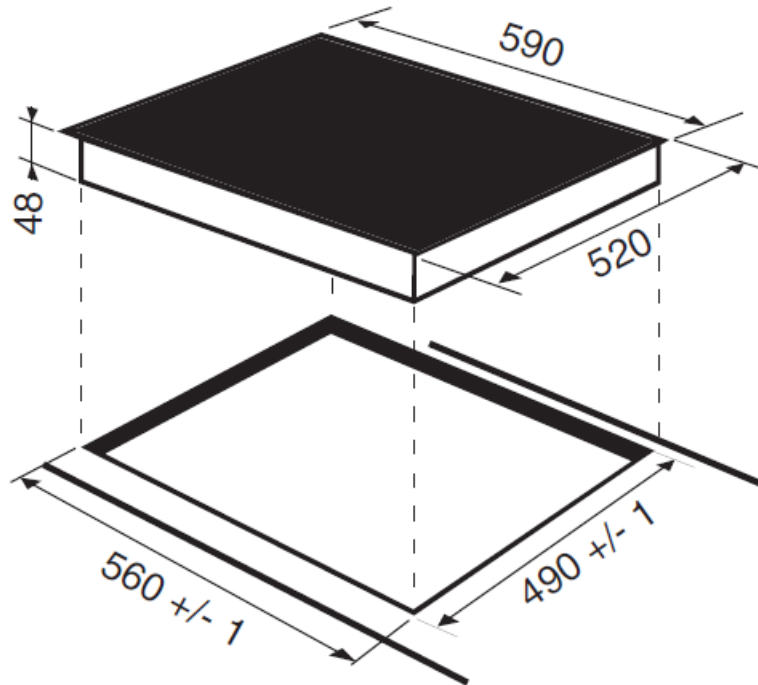

NRB 640 C

60cm Ceramic Cooktop

Technical Specifications:

Cooking Zones	4
Controls	Touch Controls
Residual Heat Indicators	Y
Edge	Frameless
Cable Length	1.0M
Absorbed Power	29.1W
Connection	220/230/380/400V / 50Hz / 32A
Dimensions (W) x (H) x (D)	59 x 4.8 x 52

ELEMENT CONFIGURATION

Front Left	1200W
Front Right	1800W
Rear Left	2300W
Rear Right	1400W

WARNING: technical specifications and product sizes can be varied by the manufacturer, without notice. Cut outs for appliances should only be by physical product measurements. The above information is indicative only.