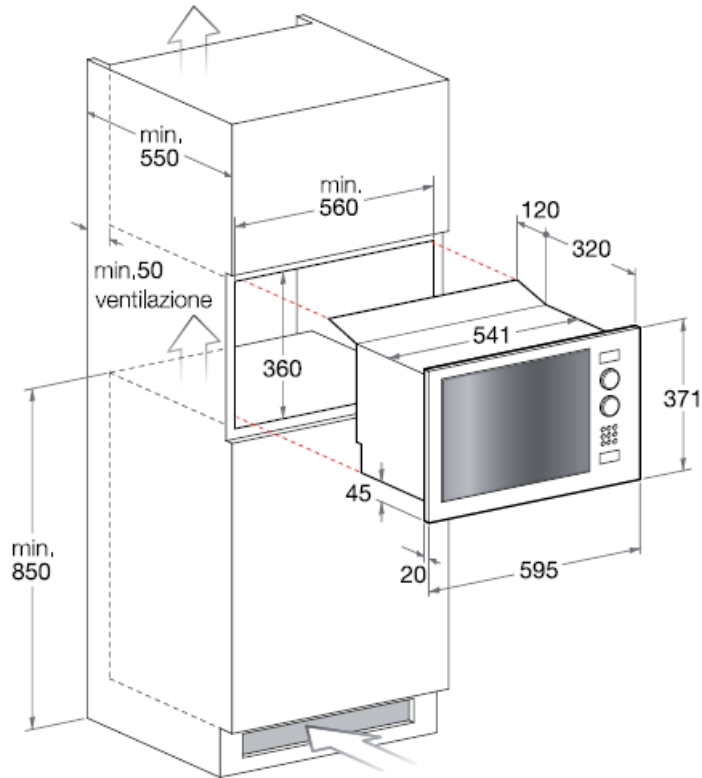

MWKA 222X

Microwave with grill

Technical Specifications:

Technical	
No: of programs	3
Colour	Black
Control Type button	Electronic buttons with knob control
Automatic cool down	Y
Capacity	24L
Child Safety	Y
Accessories	Medium Round Grid

Supply Voltage	220-240W
Absorbed power	2750W—15AMP
Dimensions W x H x D	59.5 x 37.1 x 40

WARNING: technical specifications and product sizes can be varied by the manufacturer, without notice. Cut outs for appliances should only be by physical product measurements. The above information is indicative only.

Distributed by Arisit Pty Ltd

40-44 Mark Anthony Drive, Dandenong South VIC 3175 Ph: 1300 762 219 Fax: 03 9768 0838 Website: www.arisit.com

1A Howe Street, Newton, Auckland NZ 1145

Ph:(09) 306 1020 Fax: (09) 302 0077