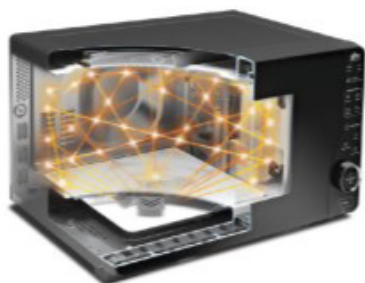

MWAF20BK

Flat grill plate combi-microwave

TECHNICAL SPECIFICATIONS

Construction Type/Product Family	Freestanding microwave
Main colour	Black
Control	Electronic
Grill	Quartz
Usable capacity	25 litres
Automatic programs	Yes
Cavity type	Flat plate
Dynamic crisp	Yes
Steam	Yes
Bread defrost	Yes
Jet defrost	Yes
Jet start	Yes
Cleaning system	Auto-clean
Clock	Yes
Absorbed Current (A)	10A
Grill Power (W)	800W
Voltage / Frequency (V/Hz)	240/50Hz

FEATURES & BENEFITS

Dynamic Crisp: Double Emission System, Quartz Grill and Dynamic Crisp plate combine to cook food evenly and quickly.

Quartz Grill: The powerful and self-cleaning grill heating element will heat the surface of your food to enhance each flavour and get the typical gratin effect.

Turntable-free design:

Allows you to place square dishes in the microwave, with a large cavity to fit a variety of cooking creations.

25 litre capacity

For everyday use

DIMENSIONS

Product Dimensions (mm): (W) x (H) x (D)	473 x 384 x 303
Net Weight	14.1 kg