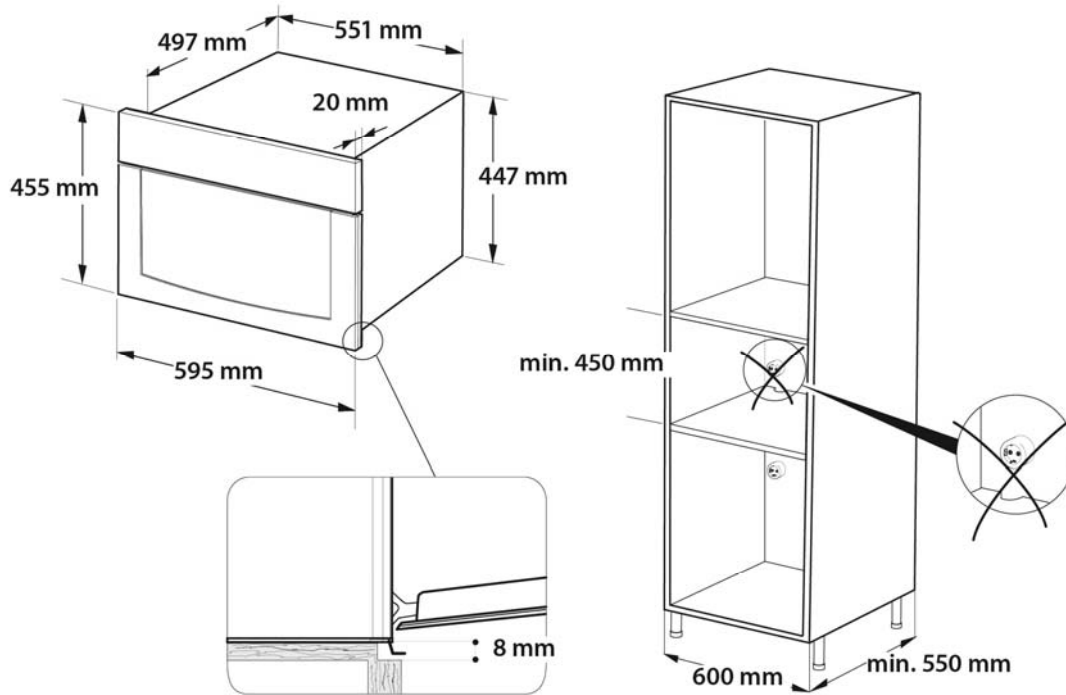

MS798 IXA

Microwave

Technical Specifications:

No. Functions	4
Capacity	31 L
Preselected Temperatures	Y
Display	LED
Controls	Touch Panel
Finish	Stainless Steel and
Dimensions (W) x (H) x (D)	59.5 x 45.5 x 51.7

Technical	
No. Door Glasses	2
Lights	1 (top position)
Absorbed Power	1400W
Connection	220V/50Hz/

WARNING: technical specifications and product sizes can be varied by the manufacturer, without notice. Cut outs for appliances should only be by physical product measurements. The above information is indicative only.