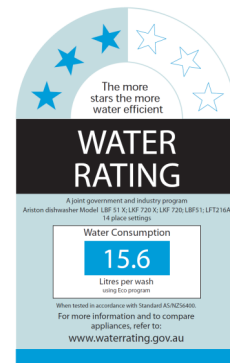

LBF51X

14 Place Setting Dishwasher

14 Place Setting Dishwasher

Features and Benefits:

5 Wash Programs:	Intensive, Eco, Normal, Rapid 35', Soak
14 Place Settings	More capacity means less wash loads saving water and energy
53dB	Quiet operation so as not to disturb your peace and quiet
Concealed Heating Element	Less chance of damaging the element or burning plastics if accidentally dropped into the base of the dishwasher.

Technical Specifications:

No. Programs	5
No. Place Settings	14
Colour	Stainless Steel
Concealed Heating Element	Y
Control Type	Knob and Buttons
Fold Down Prongs	Y—Lower Basket

Technical	
Noise Level	53dB
Removable Top	Y
Energy Star Rating	2.5
Water Star Rating	3
Dimensions (W) x (H) x (D)	600 x 850 x 600